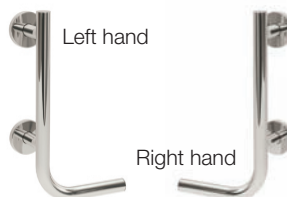

- Easy to use friction action.
- Stainless steel backplate for durability.
- Tested to 120kg in 90° & 45° positions.

PART CODE	03SS-HAS760
------------------	-------------

SQUARE PADDED SHOWER SEAT

- Polished stainless steel mounting plate.
- Wall fixed, non-folding seat.
- Maximum rated load of 165kg.
- Soft polyurethane seat pad.

PART CODE	07SS62
------------------	--------

SHOWER SEAT WITH SINGLE LEG

- Easy to grasp edge to assist with transfer.
- Can be folded upright against the wall.
- Load tested to a weight of 200kg.
- Polyurethane seat does not feel cold or hard.

PART CODE	07SS40
------------------	--------

DOUBLE TOILET ROLL HOLDER

- 260mm in length.
- 25mm stainless steel.
- Stylish, low profile cover plate.

PART CODE	03SS-TRD
------------------	----------

TOILET ROLL HOLDER