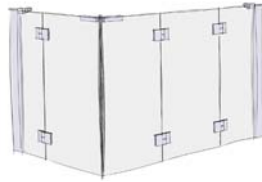

Right hand

HUGE SELECTION!

Largest range of easy access glass shower doors available.

PLEASE ASK