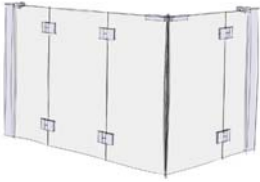

GD2 TWIN BI-FOLDING DOORS

Not handed illustrated.

This option is not handed unless doors are unequal widths.

POPULAR SIZES (mm)	FRONT HINGED PANEL	FRONT DOOR ENTRY	RETURN DOOR ENTRY	RETURN HINGED PANEL	PRODUCT CODE
900x900	200	700	700	200	GD2-90x90-01
1000x1000	200	800	800	200	GD2-10x10-01
1200x1200	300	900	900	300	GD2-12x12-02
1500x1500	400	1100	1100	400	GD2-15x15-01
1200x800	300	900	600	200	GD2-12x80-02
1300x800	200	1100	600	200	GD2-13x80-01
1400x800	300	1100	600	200	GD2-14x80-01
1400x900	300	1100	700	200	GD2-14x90-05
1500x800	400	1100	600	200	GD2-15x80-01
1500x1000	400	1100	800	200	GD2-15x10-01
1500x1200	400	1100	900	300	GD2-15x12-02

Not handed

MORE CHOICE!

Other sizes may be available for all door options.

PLEASE ASK

GD3 BI-FOLDING DOOR & BI-PARTING DOOR

Left hand illustrated.

POPULAR SIZES (mm)	FRONT HINGED PANEL	FRONT DOOR ENTRY	RETURN HINGED PANEL	RETURN DOOR ENTRY	PRODUCT CODE
1200x800	300	900	200	600	GD3-12x80-02
1300x800	300	1000	200	600	GD3-13x80-02
1400x900	300	1100	300	600	GD3-14x90-01
1500x800	400	1100	200	600	GD3-15x80-01