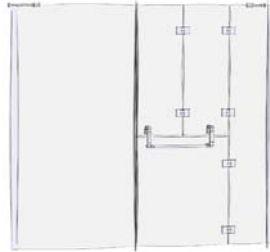

Right hand door, left hand panel