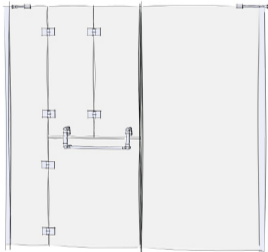

GD51 TWIN TOP BI-FOLD STABLE DOORS

Not handed illustrated.

This option is not handed unless doors are unequal lengths.

POPULAR SIZES (mm)	HINGED FIXED PANEL	DOOR ENTRY	RETURN DOOR ENTRY	RETURN FIXED PANEL	PRODUCT CODE
1000x1000	200	800	800	200	GD51-10x10-01
1200x1200	300	900	900	300	GD51-12x12-01
1500x1000	600	900	800	200	GD51-15x10-02
1500x1200	600	900	900	300	GD51-15x12-01

Not handed

MORE CHOICE!

Other sizes may be available for all door options.

PLEASE ASK

GD52 INLINE TOP BI-FOLD STABLE DOOR & FIXED PANEL

Right hand door, left hand panel illustrated.

POPULAR SIZES (mm)	INLINE HINGED PANEL	DOOR ENTRY	INLINE FIXED PANEL	PRODUCT CODE
1700	400	900	400	GD52-17-04
1800	500	900	400	GD52-18-07