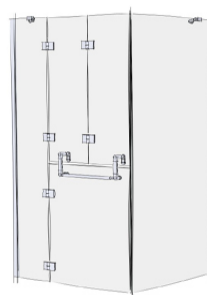

FULL HEIGHT CORNER

LH|RH
options

VINYL FLOORING
covered profile available

Other products illustrated:

Swift level access shower tray see page 15
Mira Select Flex mixer shower
Shower seat with single leg see page 12-13

GD50 TOP BI-FOLD STABLE DOOR & FIXED PANEL

Left hand door, right hand panel

POPULAR SIZES (mm)	HINGED FIXED PANEL	DOOR ENTRY	RETURN PANEL	PRODUCT CODE
1000x1000	200	800	1000	GD50-10x10-01
1200x700	300	900	700	GD50-12x70-01
1200x800	300	900	800	GD50-12x80-01
1200x1200	300	900	1200	GD50-12x12-01
1300x700	400	900	700	GD50-13x70-01
1300x800	400	900	800	GD50-13x80-01
1400x700	500	900	700	GD50-14x70-01
1400x800	500	900	800	GD50-14x80-01
1500x700	600	900	700	GD50-15x70-01
1500x800	600	900	800	GD50-15x80-01
1500x1000	600	900	1000	GD50-15x10-01
1500x1200	600	900	1200	GD50-15x12-01